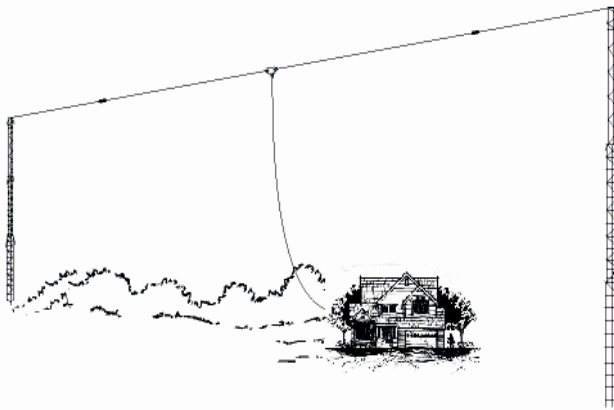

RECOMMENDED INSTALLATION CONFIGURATIONS

ABOVE: HORIZONTAL CONFIGURATION