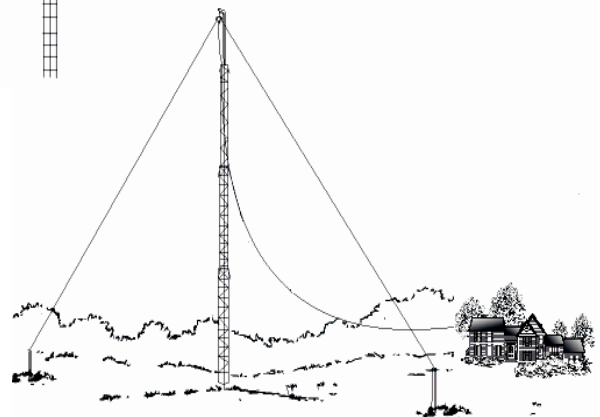

ABOVE: INVERTED "V" CONFIGURATION

21 RIVER ROAD, BAYSWATER WA 6053
AUSTRALIA

EMAIL: sales@bushcommantennas.com

WEBSITE: www.bushcomm.com

PHONE: + 61 8 6144 3204

FAX: +61 8 9378 4429

FOR FURTHER INFORMATION
VISIT OUR WEBSITE
www.bushcomm.com